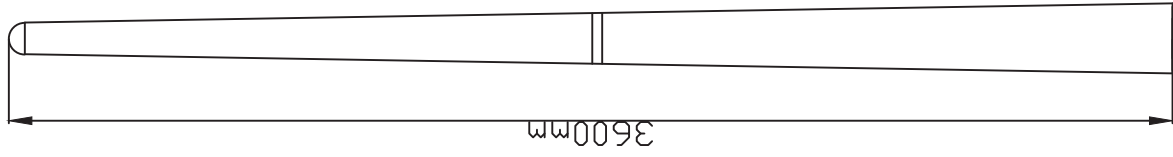

NO.	DATE	REVISION & DESCRIPTION	REVIEWED	CHECKED
△				

FACSIMILE ANTENNA

Model NO.: NHA300

Total Length: 3600mm

Frequency: 80KHz-25MHz

Max power: 150W

NHA300

ANTENNA LENGTH: 3600MM

MOUNT POLE

APPLICATION										NHA300 FACSIMILE ANTENNA SIZE DRAWING									
DATE	APPROVAL	CHECKED	DRAWING	DWG. NO.	SCALE	NO.	UNIT	DATE	ITEM	NO.	DATE	NO.	UNIT	DATE	ITEM	NO.	DATE	NO.	UNIT
										 NSR NEW SUNRISE CO., LTD.									
NF-X3000-ID-006																			