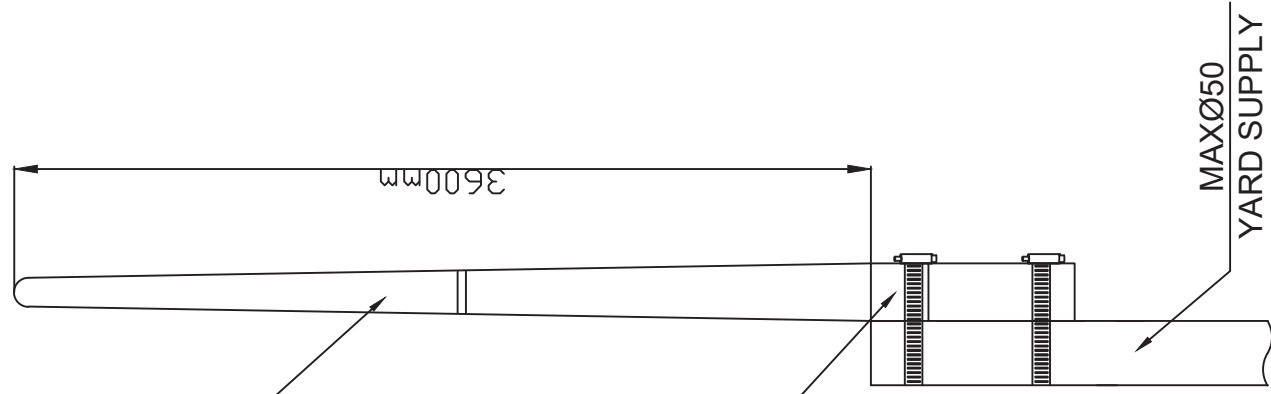

NO.	DATE	REVISION & DESCRIPTION	REVIEWED	CHECKED
△				

FACSIMILE ANTENNA

Model NO.: NHA300

Total Length: 3600mm

Frequency: 80KHz-25MHz

Max power: 150W

NHA300

ANTENNA LENGTH: 3600MM

MOUNT POLE

APPLICATION										NHA300 FACSIMILE ANTENNA SIZE DRAWING									
DATE	APPROVAL	CHECKED	DRAWING	DWG. NO.	SCALE	NO.	UNIT	DATE	ITEM	NO.	DATE	NO.	UNIT	DATE	ITEM	NO.	DATE	NO.	UNIT
										 NSR NEW SUNRISE CO., LTD.									
NF-X3000-ID-006																			