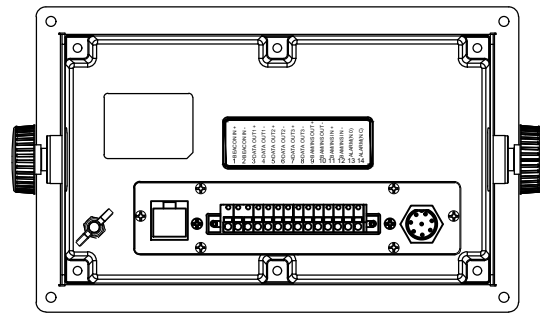

NO.	DATE	REVISION & DESCRIPTION	REVIEWED	CHECKED
△			SIGNATURE	

MOUNTING BRACKET SIZE