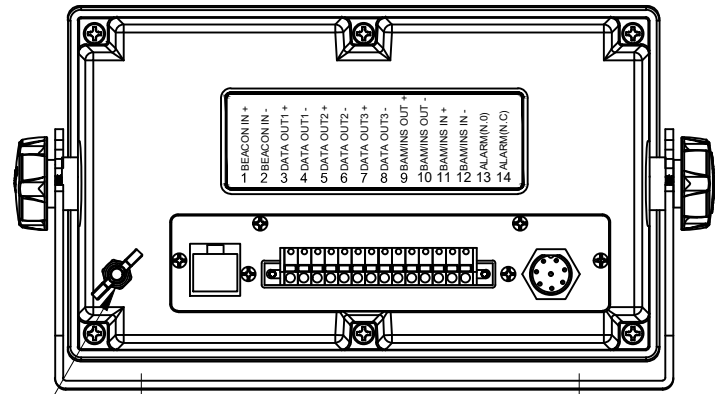

NO.	DATE	REVISION & DESCRIPTION	REVIEWED	CHECKED
△				SIGNATURE

APPLICATION		NGC-3000 PROCESSOR UNIT MOUNTING DRAWING					
DATE		ITEM		SCALE	UNIT	SIZE	A4
APPROVAL		SCALE	N/S	UNIT	mm	Scale	1:1
CHECKED		NSR		NEW SUNRISE CO., LTD.			
DRAWING		NGC3000-ID-003					

NO.	DATE	REVISION & DESCRIPTION	REVIEWED	CHECKED
△			SIGNATURE	

**FRONT VIEW**

**REAR VIEW**

**BOTTOM VIEW**

GND TERMINAL

APPLICATION		NGC-3000 DISPLAY UNIT SIZE DRAWING										
DATE		ITEM									SIZE	A4
APPROVAL		SCALE	N/S	UNIT	mm	PRO-EXEM	✓✓✓✓✓	✓✓✓✓✓	✓✓✓✓✓	✓✓✓✓✓		
CHECKED		NSR		NEW SUNRISE CO., LTD.								
DRAWING		NGC3000-ID-004										

NO.	DATE	REVISION & DESCRIPTION	REVIEWED	CHECKED
			SIGNATURE	
△				

4-7x11 SLOT, FITTING HOLE

NOTE: TABLE TYPE

- 1.USE SELF-TAPPING SCREWS M5X20 FOR FIXING THE UNIT.
- 2.80MM IS MINIMUM SPACE FOR OPERATION AND CABLING.