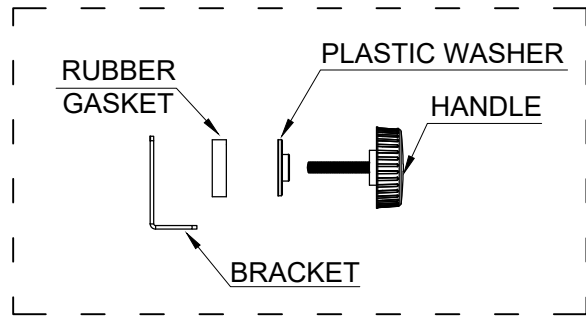

NO.	DATE	REVISION & DESCRIPTION	REVIEWED	CHECKED
△			SIGNATURE	

MOUNTING BRACKET SIZE