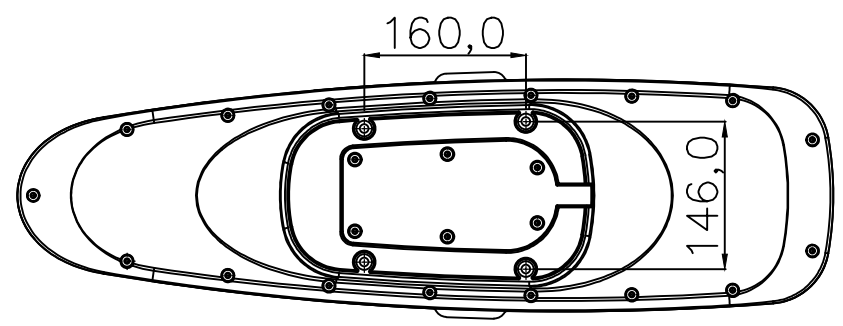

### INSTALLATION DIAGRAM (MOUNTED ON PIPE)

M10  
SCREW x4

### MOUNTING BRACKET SIZE DRAWING

APPLICATION		NGC-3000 ANTENNA MOUNTING DRAWING											
DATE		ITEM		SCALE	N/S	UNIT	mm	PRO-EXAM	✓✓✓✓	✓✓✓✓	✓✓✓✓	SIZE	A4
APPROVAL													
CHECKED													
DRAWING													
DWG. NO.	NGC3000-ID-008				NEW SUNRISE CO., LTD.								

## INSTALLATION DIAGRAM (MOUNTED ON PLATFORM)

Ø11.5-4  
FITTING HOLE

**HOLE SIZE**

APPLICATION		NGC-3000 ANTENNA MOUNTING DRAWING						
DATE		ITEM		SCALE	UNIT	PROJ. SYSTEM	SIZE	A4
APPROVAL		SCALE	N/S	UNIT	mm	PROJ. SYSTEM	1:1	1:1
CHECKED		<b>NSR</b>		NEW SUNRISE CO., LTD.				
DRAWING		NEW SUNRISE CO., LTD.		NEW SUNRISE CO., LTD.				
TRNG. NO.		NGC3000-ID-009		NEW SUNRISE CO., LTD.				