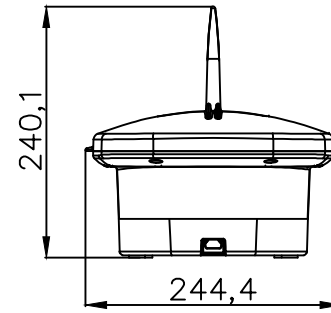

NO.	DATE	REVISION & DESCRIPTION	REVIEWED	CHECKED
△			SIGNATURE	

MOUNTING BRACKET SIZE

YARD PANEL CUTTING SIZE

APPLICATION										NGC-3000 DISPLAY UNIT MOUNTING DRAWING (FLUSH TYPE)									
DATE				ITEM				SCALE	N/S	UNIT	mm	PRO-EXEM	✓✓✓✓	✓✓✓✓	✓✓✓✓	✓✓✓✓	SIZE	A4	
APPROVAL				CHECKED				<b>NEW SUNRISE CO., LTD.</b>											
DRAWING				NGC3000-ID-006															

NO.	DATE	REVISION & DESCRIPTION	REVIEWED	CHECKED
△			SIGNATURE	

APPLICATION		NGC-3000 ANTENNA SIZE DRAWING									
DATE		ITEM		SCALE	N/S	UNIT	mm	PROJ.	FORM	SIZE	A4
APPROVAL								✓✓✓✓	us	✓✓✓	us
CHECKED										✓✓	us
DRAWING											
DWG. NO.	NGC3000-ID-007				NEW SUNRISE CO., LTD.						