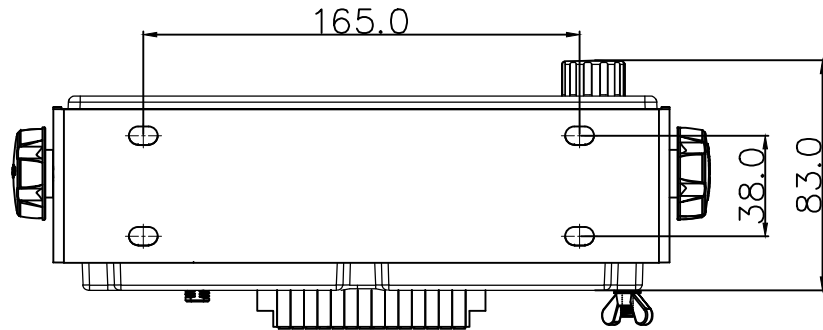

BOTTOM VIEW

GND TERMINAL