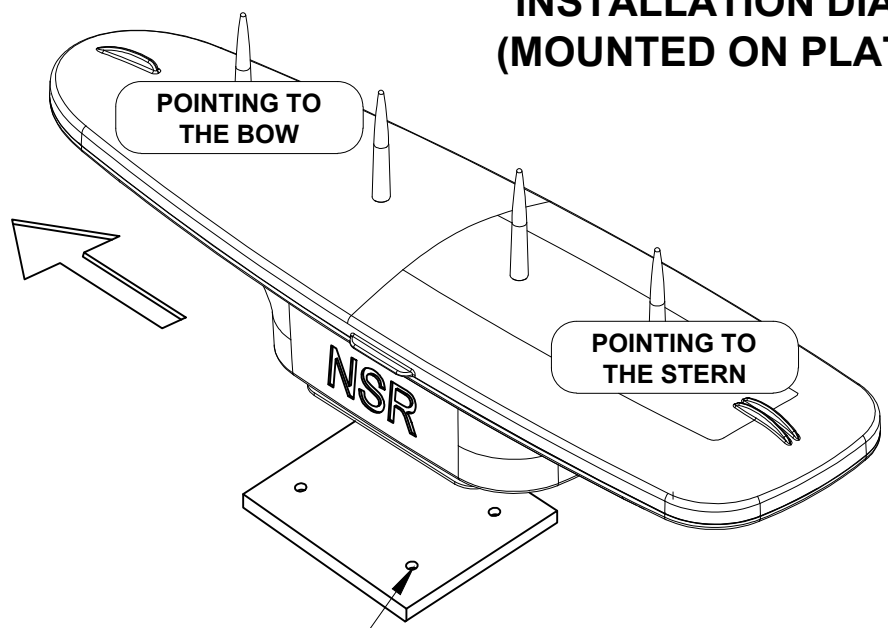

NO.	DATE	REVISION & DESCRIPTION	REVIEWED	CHECKED
△			SIGNATURE	

INSTALLATION DIAGRAM (MOUNTED ON PLATFORM)

Ø11.5-4
FITTING HOLE