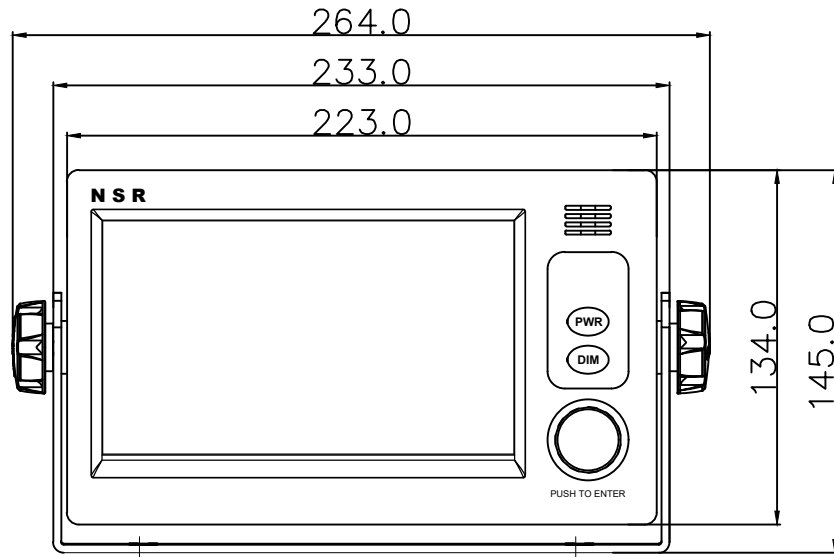

NO.	DATE	REVISION & DESCRIPTION	REVIEWED	CHECKED
△			SIGNATURE	

FRONT VIEW