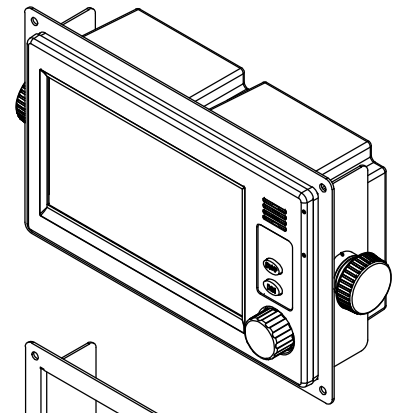

NO.	DATE	REVISION & DESCRIPTION	REVIEWED	CHECKED
△			SIGNATURE	

MOUNTING BRACKET SIZE