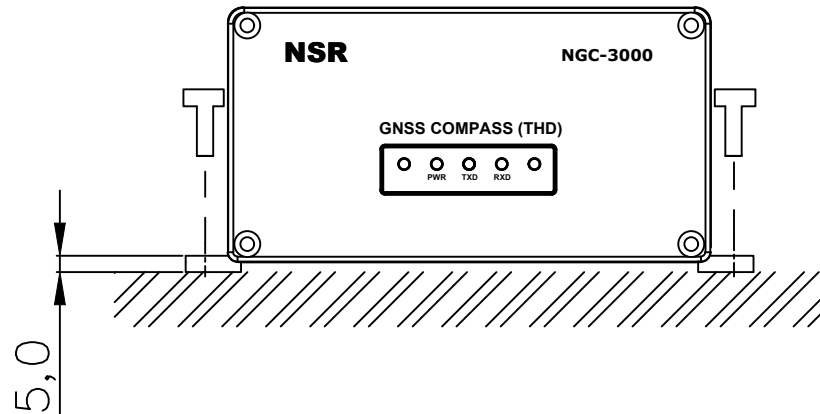

NO.	DATE	REVISION & DESCRIPTION	REVIEWED	CHECKED
△				SIGNATURE

APPLICATION		NGC-3000 PROCESSOR UNIT MOUNTING DRAWING					
DATE		ITEM		SCALE	UNIT	SIZE	A4
APPROVAL		SCALE	N/S	UNIT	mm	Scale	1:1
CHECKED		NSR		NEW SUNRISE CO., LTD.			
DRAWING		NGC3000-ID-003