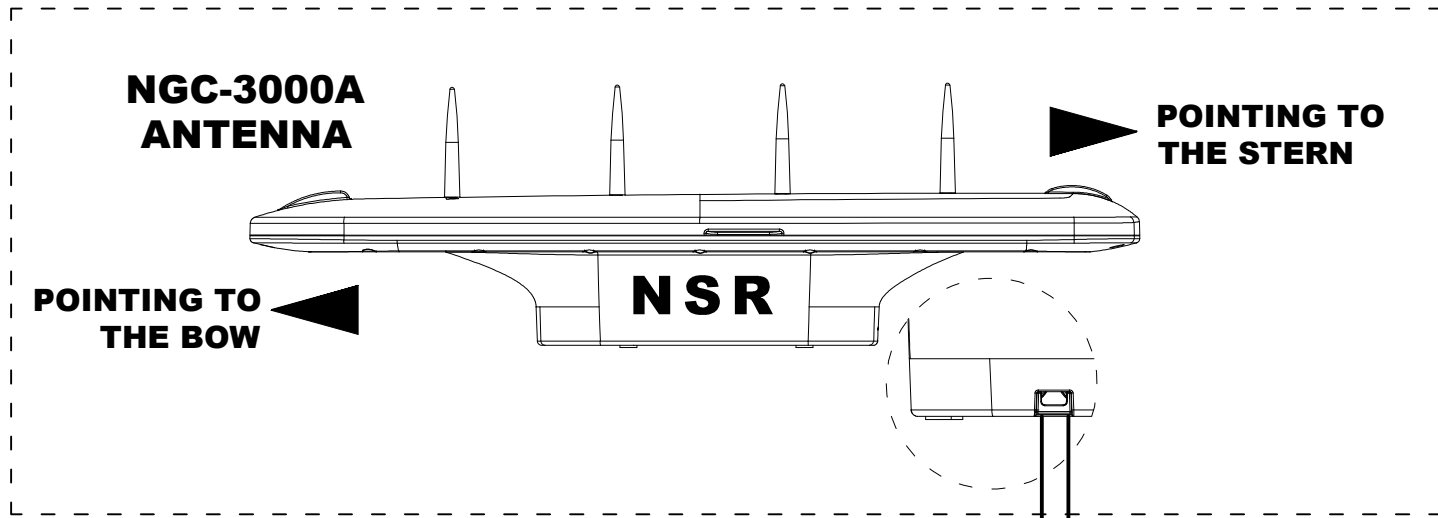

NO.	DATE	REVISION & DESCRIPTION	REVIEWED	CHECKED
△			SIGNATURE	

APPLICATION		NGC-3000 SYSTEM DIAGRAM										
DATE		ITEM									SIZE	A4
APPROVAL		SCALE	N/S	UNIT	mm	PRO-EXEM	✓✓✓✓✓	✓✓✓✓✓	✓✓✓✓✓	✓✓✓✓✓		
CHECKED		 <b>NEW SUNRISE CO., LTD.</b>										
DRAWING												
DATE	2023.01.01	NGC3000-ID-001										