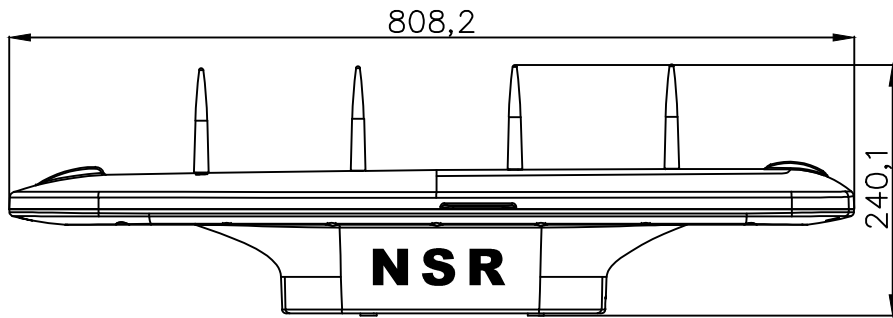

NO.	DATE	REVISION & DESCRIPTION	REVIEWED	CHECKED
△			SIGNATURE	

APPLICATION		NGC-3000 ANTENNA SIZE DRAWING									
DATE		ITEM		SCALE	N/S	UNIT	mm	PROJ.	FORM	SIZE	A4
APPROVAL								✓✓✓✓	us	✓✓✓	us
CHECKED										✓✓	us
DRAWING											
DWG. NO.	NGC3000-ID-007				NEW SUNRISE CO., LTD.