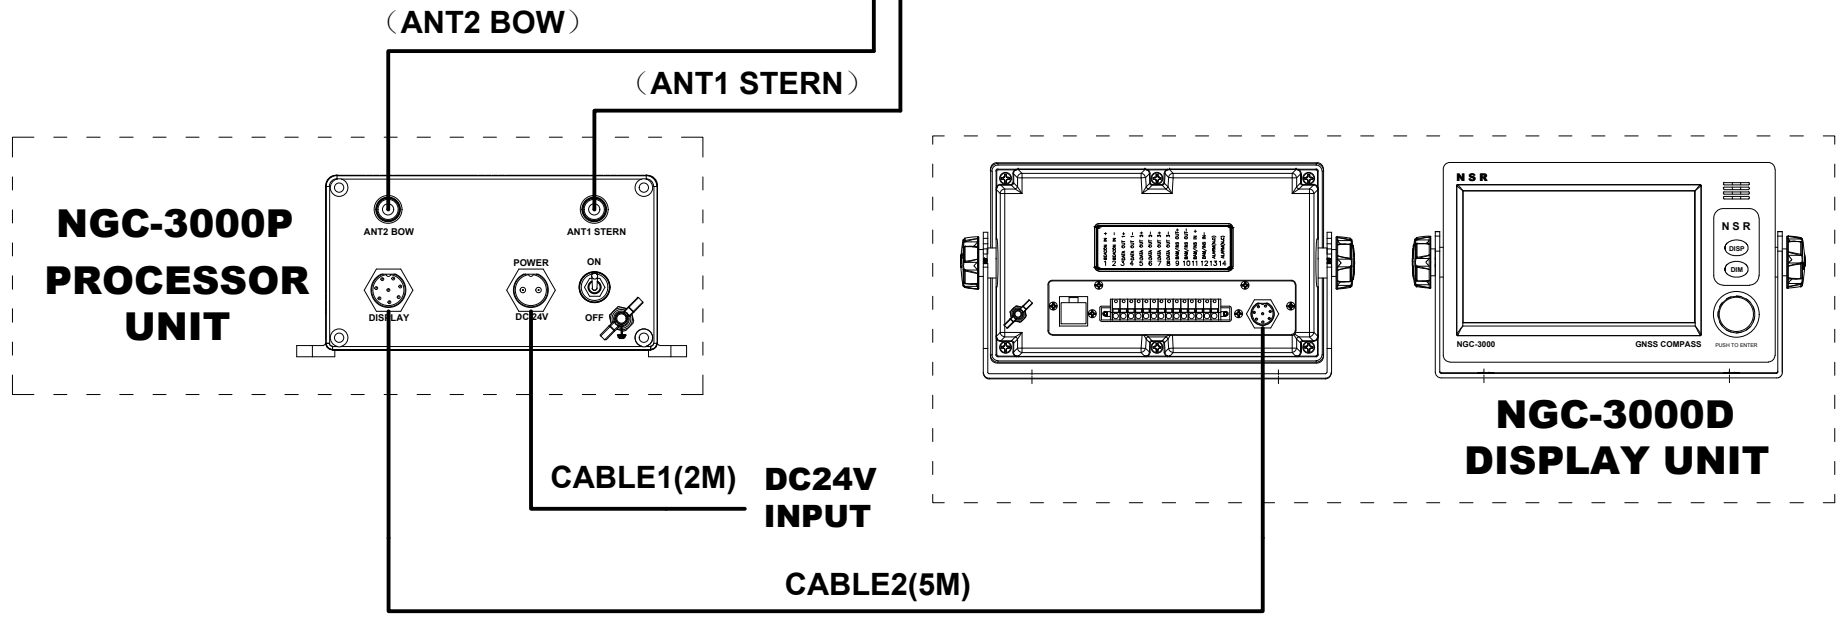

NO.	DATE	REVISION & DESCRIPTION	REVIEWED	CHECKED
△			SIGNATURE	

APPLICATION		NGC-3000 SYSTEM DIAGRAM										
DATE		ITEM									SIZE	A4
APPROVAL		SCALE	N/S	UNIT	mm	PRO-EXEM	✓✓✓✓✓	✓✓✓✓✓	✓✓✓✓✓	✓✓✓✓✓		
CHECKED		 <b>NEW SUNRISE CO., LTD.</b>										
DRAWING												
DATE	2023.01.01	NGC3000-ID-001										

NO.	DATE	REVISION & DESCRIPTION	REVIEWED	CHECKED
			SIGNATURE	
△				

**TOP VIEW**

**SIDE VIEW**

**FRONT VIEW**

**REAR VIEW**

APPLICATION		NGC-3000 PROCESSOR UNIT SIZE DRAWING										
DATE		ITEM									SIZE	A4
APPROVAL		SCALE	N/S	UNIT	mm	PROJ.	EX-001	VVVVus	VVV63s	VV62s	VV63s	
CHECKED												
DRAWING												
DATE	2023.01.01	NGC3000-ID-002										

NO.	DATE	REVISION & DESCRIPTION	REVIEWED	CHECKED
△				SIGNATURE

APPLICATION		NGC-3000 PROCESSOR UNIT MOUNTING DRAWING					
DATE		ITEM		SCALE	UNIT	SIZE	A4
APPROVAL		SCALE	N/S	UNIT	mm	Scale	1:1
CHECKED		NSR		NEW SUNRISE CO., LTD.			
DRAWING		NGC3000-ID-003					

NO.	DATE	REVISION & DESCRIPTION	REVIEWED	CHECKED
			SIGNATURE	
△				

4-7x11 SLOT, FITTING HOLE

NOTE: TABLE TYPE

- 1.USE SELF-TAPPING SCREWS M5X20 FOR FIXING THE UNIT.
- 2.80MM IS MINIMUM SPACE FOR OPERATION AND CABLING.