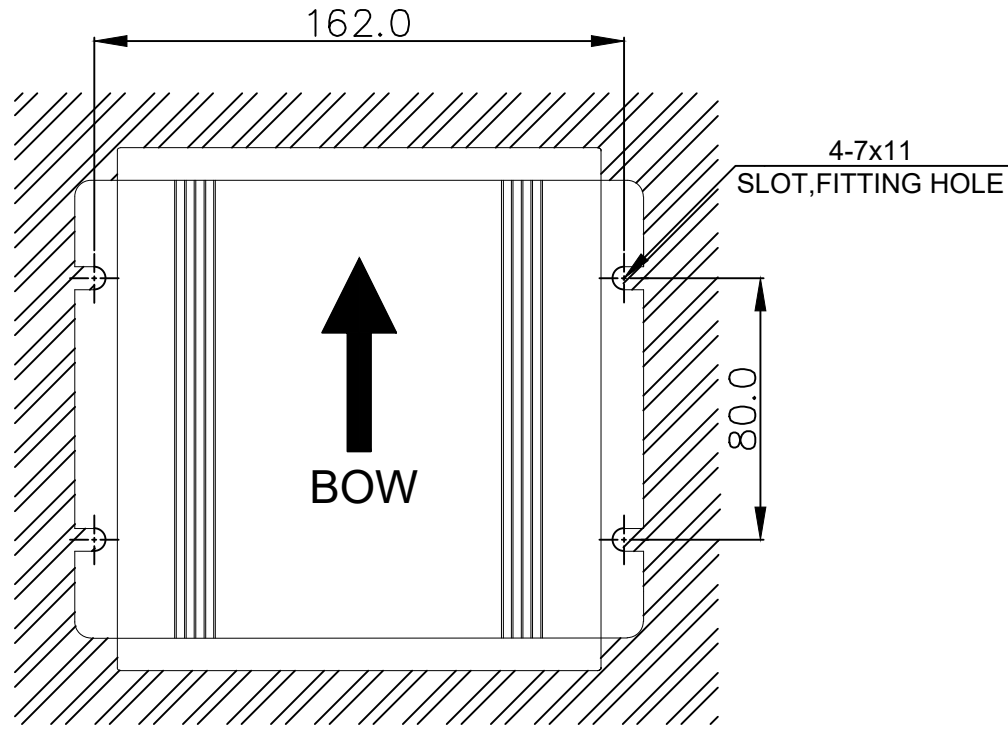

NO.	DATE	REVISION & DESCRIPTION	REVIEWED	CHECKED
△				SIGNATURE

APPLICATION		NGC-3000 PROCESSOR UNIT MOUNTING DRAWING					
DATE		ITEM		SCALE	UNIT	SIZE	A4
APPROVAL		SCALE	N/S	UNIT	mm	Scale	1:1
CHECKED		NSR		NEW SUNRISE CO., LTD.			
DRAWING		NGC3000-ID-003