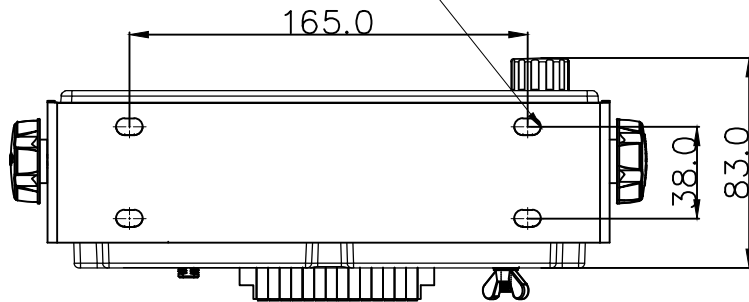

NO.	DATE	REVISION & DESCRIPTION	REVIEWED	CHECKED
			SIGNATURE	
△				

4-7x11 SLOT, FITTING HOLE

NOTE: TABLE TYPE

- 1.USE SELF-TAPPING SCREWS M5X20 FOR FIXING THE UNIT.
- 2.80MM IS MINIMUM SPACE FOR OPERATION AND CABLING.