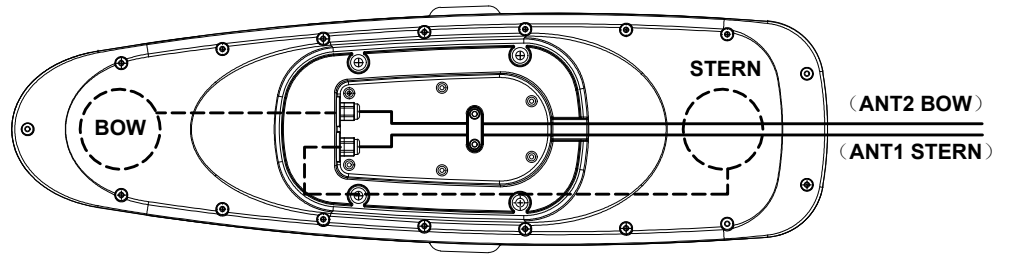

NO.	DATE	REVISION & DESCRIPTION	REVIEWED	CHECKED
△			SIGNATURE	

INSTALLATION DIAGRAM (MOUNTED ON PIPE)

M10
SCREW x4