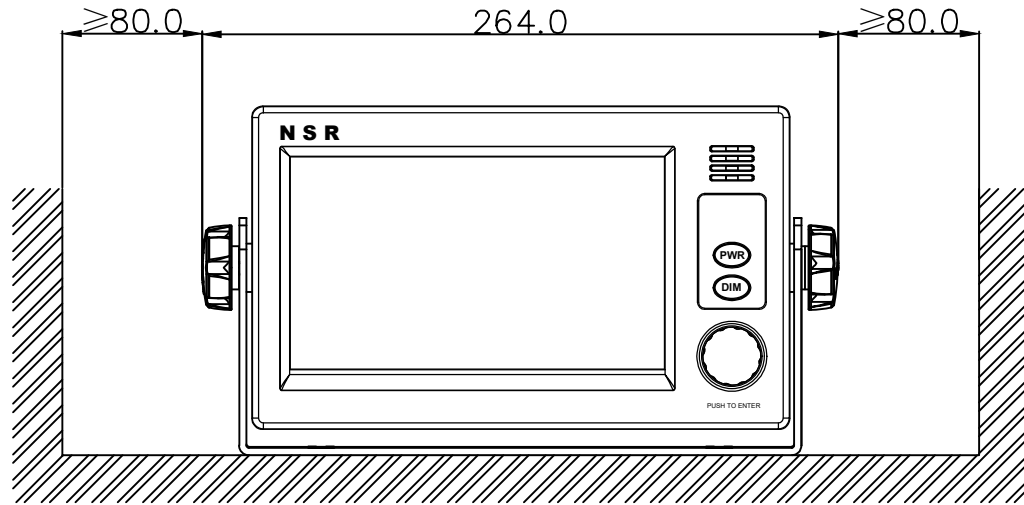

NO.	DATE	REVISION & DESCRIPTION	REVIEWED	CHECKED
△			SIGNATURE	

**FRONT VIEW**

**REAR VIEW**

**BOTTOM VIEW**

GND TERMINAL

APPLICATION		NGC-3000 DISPLAY UNIT SIZE DRAWING										
DATE		ITEM									SIZE	A4
APPROVAL		SCALE	N/S	UNIT	mm	PRO-EXEM	✓✓✓✓✓	✓✓✓✓✓	✓✓✓✓✓	✓✓✓✓✓		
CHECKED		NSR		NEW SUNRISE CO., LTD.								
DRAWING		NGC3000-ID-004										

NO.	DATE	REVISION & DESCRIPTION	REVIEWED	CHECKED
			SIGNATURE	
△				

4-7x11 SLOT, FITTING HOLE

NOTE: TABLE TYPE

- 1.USE SELF-TAPPING SCREWS M5X20 FOR FIXING THE UNIT.
- 2.80MM IS MINIMUM SPACE FOR OPERATION AND CABLING.