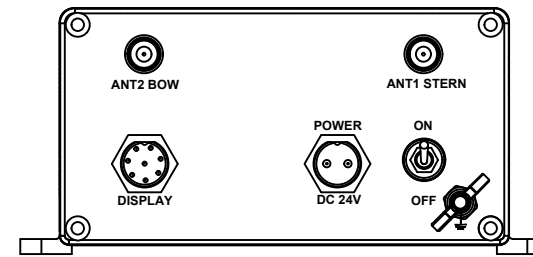

NO.	DATE	REVISION & DESCRIPTION	REVIEWED	CHECKED
			SIGNATURE	
△				

**TOP VIEW**

**SIDE VIEW**

**FRONT VIEW**

**REAR VIEW**

APPLICATION		NGC-3000 PROCESSOR UNIT SIZE DRAWING										
DATE		ITEM									SIZE	A4
APPROVAL		SCALE	N/S	UNIT	mm	PROJ.	EX-001	VVVVus	VVV63s	VV62s	VV63s	
CHECKED												
DRAWING												
DATE	2023.01.01	NGC3000-ID-002										