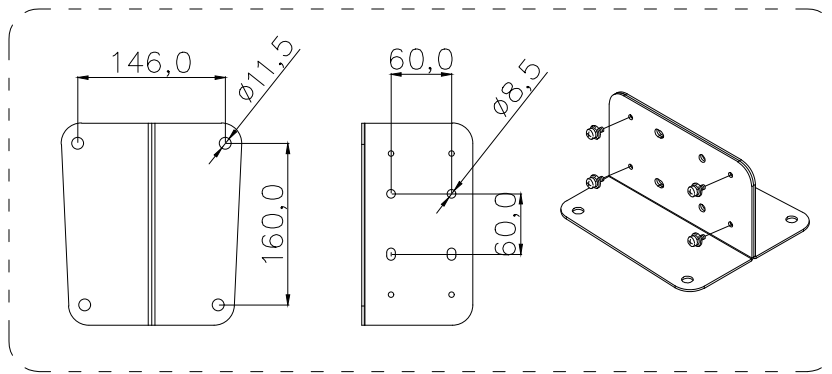

NO.	DATE	REVISION & DESCRIPTION	REVIEWED	CHECKED
△			SIGNATURE	

APPLICATION		NGC-3000 ANTENNA SIZE DRAWING									
DATE		ITEM		SCALE	N/S	UNIT	mm	PROJ.	FORM	SIZE	A4
APPROVAL								✓✓✓✓	us	✓✓✓	us
CHECKED										✓✓	us
DRAWING											
DWG. NO.	NGC3000-ID-007				NEW SUNRISE CO., LTD.						

### INSTALLATION DIAGRAM (MOUNTED ON PIPE)

M10  
SCREW x4