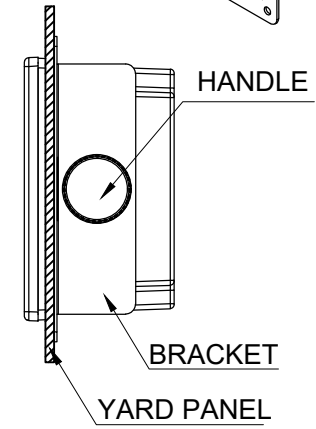

NO.	DATE	REVISION & DESCRIPTION	REVIEWED	CHECKED
			SIGNATURE	
△				

4-7x11 SLOT, FITTING HOLE

NOTE: TABLE TYPE

- 1.USE SELF-TAPPING SCREWS M5X20 FOR FIXING THE UNIT.
- 2.80MM IS MINIMUM SPACE FOR OPERATION AND CABLING.

NO.	DATE	REVISION & DESCRIPTION	REVIEWED	CHECKED
△			SIGNATURE	

MOUNTING BRACKET SIZE

YARD PANEL CUTTING SIZE

APPLICATION										NGC-3000 DISPLAY UNIT MOUNTING DRAWING (FLUSH TYPE)									
DATE				ITEM				SCALE	N/S	UNIT	mm	PRO-EXEM	✓✓✓✓	✓✓✓✓	✓✓✓✓	✓✓✓✓	SIZE	A4	
APPROVAL				CHECKED				<b>NEW SUNRISE CO., LTD.</b>											
DRAWING				NGC3000-ID-006															