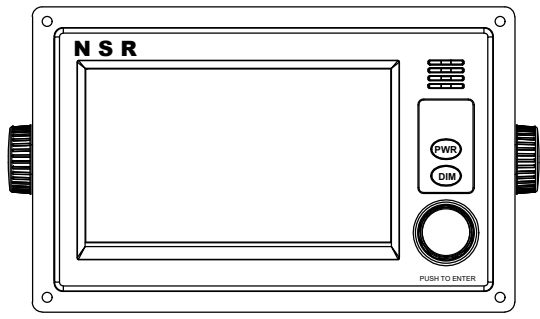

NO.	DATE	REVISION & DESCRIPTION	REVIEWED	CHECKED
△			SIGNATURE	

MOUNTING BRACKET SIZE