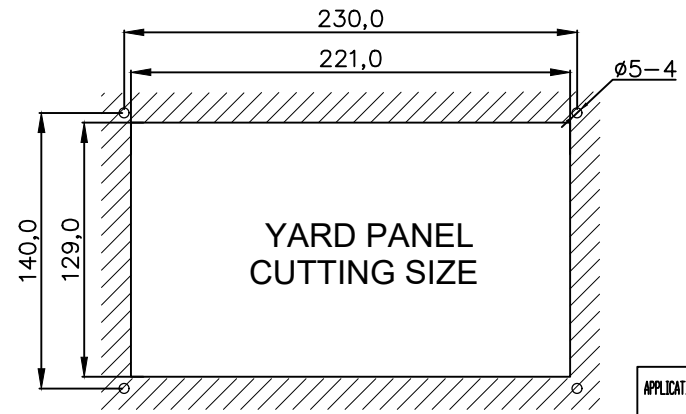

YARD PANEL CUTTING SIZE