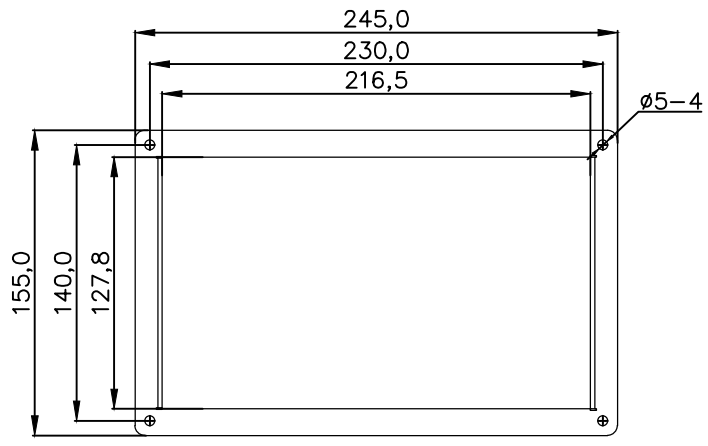

NO.	DATE	REVISION & DESCRIPTION	REVIEWED	CHECKED
△			SIGNATURE	

MOUNTING BRACKET SIZE