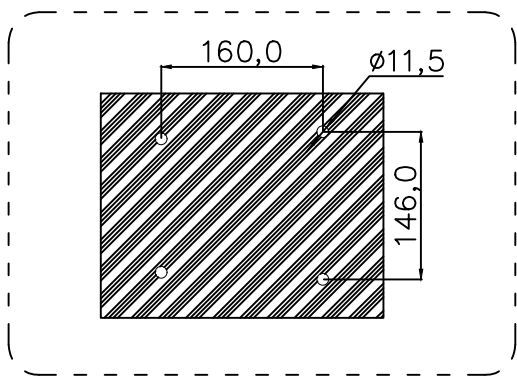

NO.	DATE	REVISION & DESCRIPTION	REVIEWED	CHECKED
△			SIGNATURE	

INSTALLATION DIAGRAM (MOUNTED ON PLATFORM)

Ø11.5-4
FITTING HOLE

HOLE SIZE

APPLICATION		NGC-3000 ANTENNA MOUNTING DRAWING						
DATE		ITEM		SCALE	UNIT	PROJ. SYSTEM	SIZE	A4
APPROVAL		SCALE	N/S	UNIT	mm	PROJ. SYSTEM	1:1	1:1
CHECKED		NSR		NEW SUNRISE CO., LTD.				
DRAWING		NEW SUNRISE CO., LTD.		NEW SUNRISE CO., LTD.				
TRNG. NO.		NGC3000-ID-009		NEW SUNRISE CO., LTD.