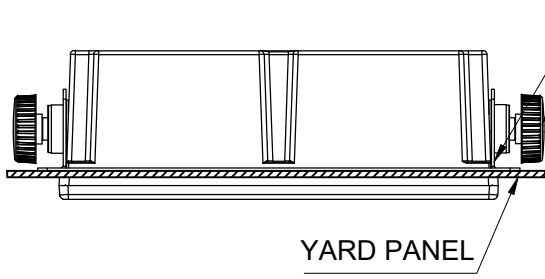

NO.	DATE	REVISION & DESCRIPTION	REVIEWED	CHECKED
△			SIGNATURE	

MOUNTING BRACKET SIZE