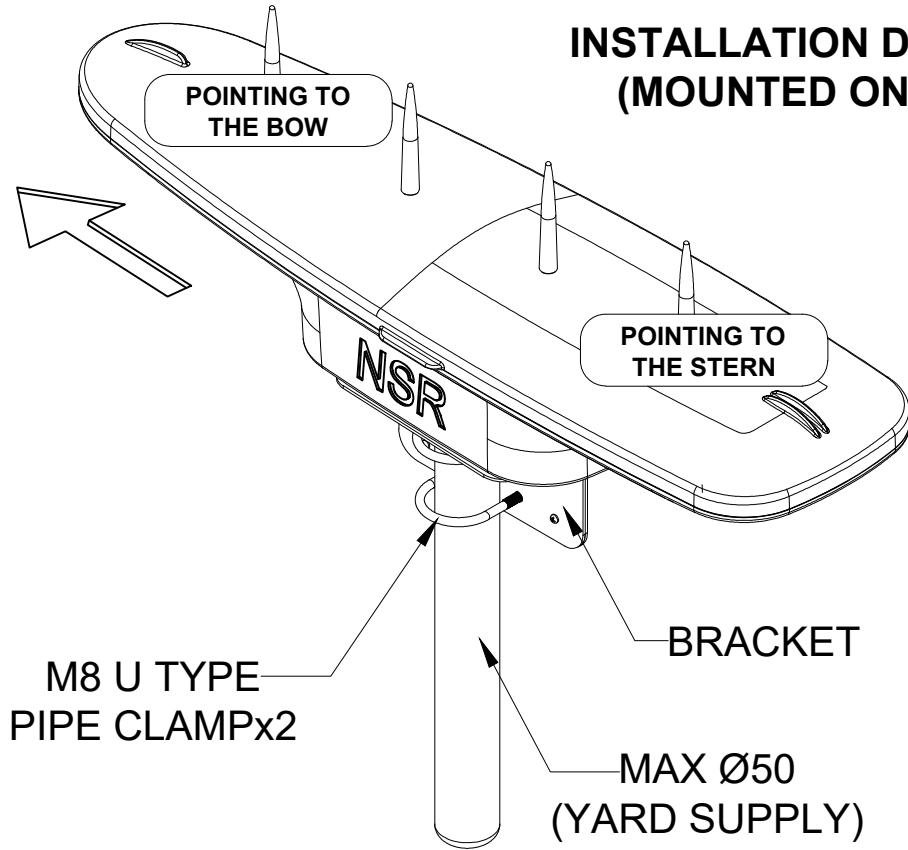

NO.	DATE	REVISION & DESCRIPTION	REVIEWED	CHECKED
			SIGNATURE	
△				

4-7x11 SLOT, FITTING HOLE

NOTE: TABLE TYPE

- 1.USE SELF-TAPPING SCREWS M5X20 FOR FIXING THE UNIT.
- 2.80MM IS MINIMUM SPACE FOR OPERATION AND CABLING.

NO.	DATE	REVISION & DESCRIPTION	REVIEWED	CHECKED
△			SIGNATURE	

MOUNTING BRACKET SIZE

YARD PANEL CUTTING SIZE

APPLICATION										NGC-3000 DISPLAY UNIT MOUNTING DRAWING (FLUSH TYPE)									
DATE				ITEM				SCALE	N/S	UNIT	mm	PRO-EXEM	✓✓✓✓	✓✓✓✓	✓✓✓✓	✓✓✓✓	SIZE	A4	
APPROVAL				CHECKED				<b>NEW SUNRISE CO., LTD.</b>											
DRAWING				NGC3000-ID-006															

### INSTALLATION DIAGRAM (MOUNTED ON PIPE)

M10  
SCREW x4