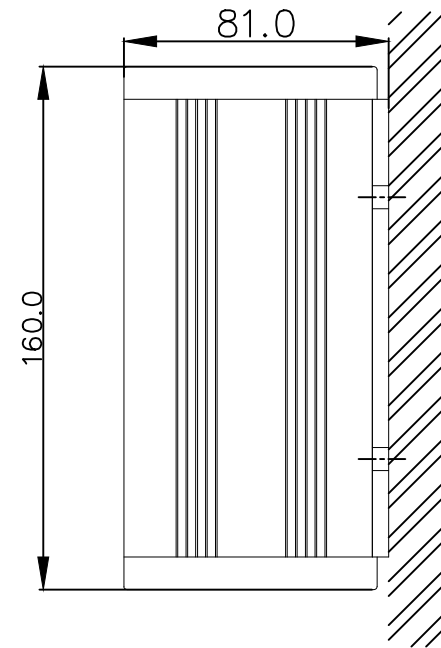

NO.	DATE	REVISION & DESCRIPTION	REVIEWED	CHECKED
△				SIGNATURE

APPLICATION		NGC-3000 PROCESSOR UNIT MOUNTING DRAWING					
DATE		ITEM		SCALE	UNIT	SIZE	A4
APPROVAL		SCALE	N/S	UNIT	mm	Scale	1:1
CHECKED		NSR		NEW SUNRISE CO., LTD.			
DRAWING		NGC3000-ID-003