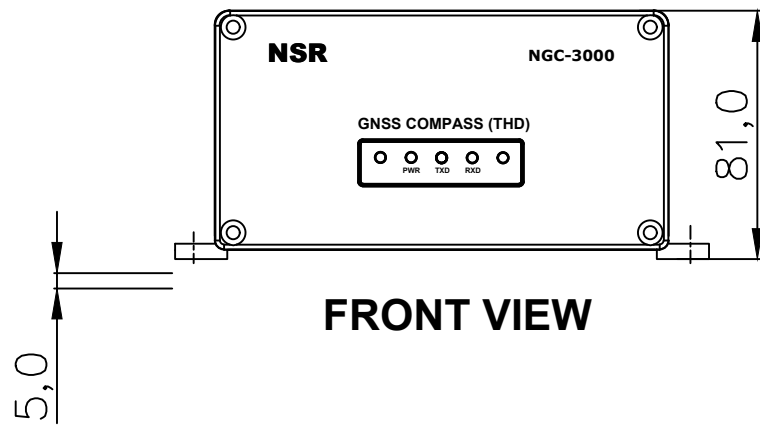

NO.	DATE	REVISION & DESCRIPTION	REVIEWED	CHECKED
			SIGNATURE	
△				

FRONT VIEW

APPLICATION		NGC-3000 PROCESSOR UNIT SIZE DRAWING										
DATE		ITEM									SIZE	A4
APPROVAL		SCALE	N/S	UNIT	mm	PROJ.	EX-001	VVVVus	VVV63s	VV62s	VV63s	
CHECKED												
DRAWING												
DATE	2023.01.01	NGC3000-ID-002