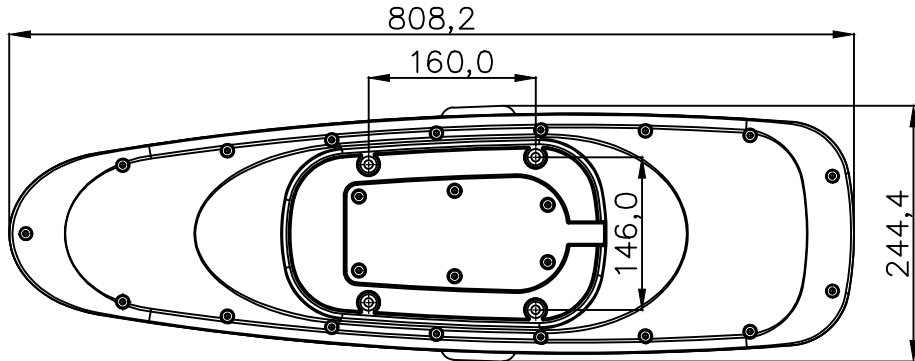

NO.	DATE	REVISION & DESCRIPTION	REVIEWED	CHECKED
△			SIGNATURE	

APPLICATION		NGC-3000 ANTENNA SIZE DRAWING									
DATE		ITEM		SCALE	N/S	UNIT	mm	PROJ.	FORM	SIZE	A4
APPROVAL								✓✓✓✓	us	✓✓✓	us
CHECKED										✓✓	us
DRAWING											
DWG. NO.	NGC3000-ID-007				NEW SUNRISE CO., LTD.