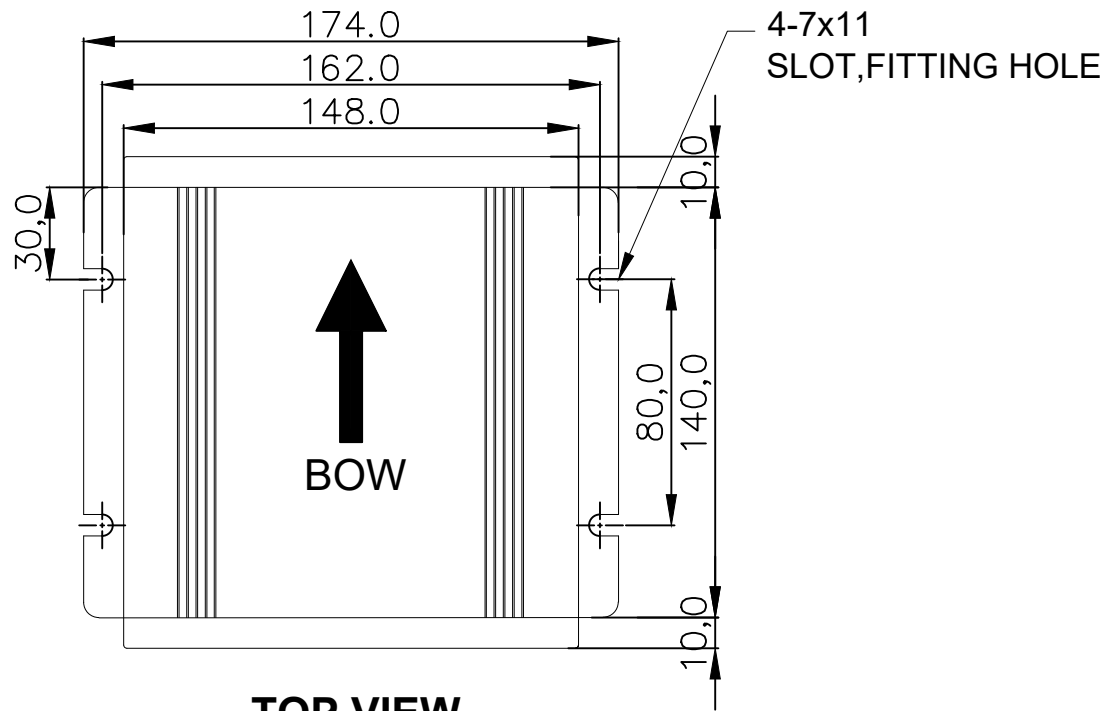

SIDE VIEW

NO.	DATE	REVISION & DESCRIPTION	REVIEWED	CHECKED
			SIGNATURE	
△				

TOP VIEW