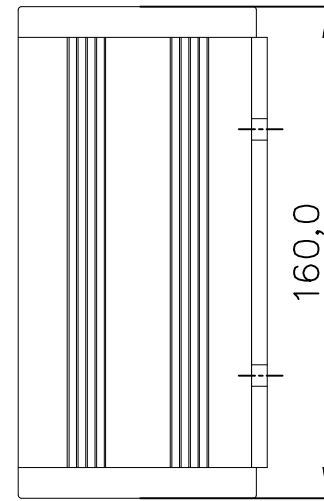

NO.	DATE	REVISION & DESCRIPTION	REVIEWED	CHECKED
			SIGNATURE	
△				

**TOP VIEW**

**SIDE VIEW**

**FRONT VIEW**

**REAR VIEW**

APPLICATION		NGC-3000 PROCESSOR UNIT SIZE DRAWING										
DATE		ITEM									SIZE	A4
APPROVAL		SCALE	N/S	UNIT	mm	PROJ.	EX-001	VVVVus	VVV63s	VV62s	VV63s	
CHECKED												
DRAWING												
DATE	2023.01.01	NGC3000-ID-002										

NO.	DATE	REVISION & DESCRIPTION	REVIEWED	CHECKED
			SIGNATURE	
△				

4-7x11 SLOT, FITTING HOLE

NOTE: TABLE TYPE

- 1.USE SELF-TAPPING SCREWS M5X20 FOR FIXING THE UNIT.
- 2.80MM IS MINIMUM SPACE FOR OPERATION AND CABLING.