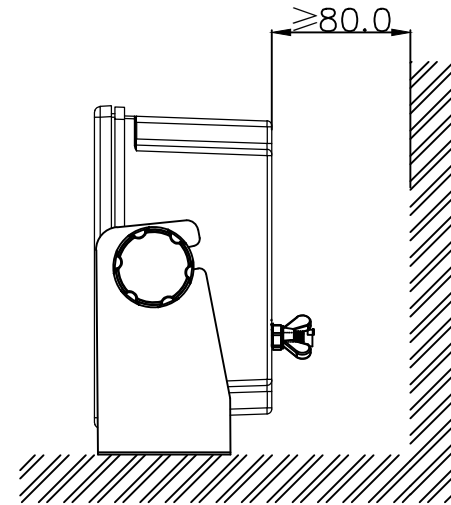

NO.	DATE	REVISION & DESCRIPTION	REVIEWED	CHECKED
△			SIGNATURE	

**FRONT VIEW**

**REAR VIEW**

**BOTTOM VIEW**

GND TERMINAL

APPLICATION		NGC-3000 DISPLAY UNIT SIZE DRAWING										
DATE		ITEM									SIZE	A4
APPROVAL		SCALE	N/S	UNIT	mm	PRO-EXEM	✓✓✓✓✓	✓✓✓✓✓	✓✓✓✓✓	✓✓✓✓✓		
CHECKED		NSR		NEW SUNRISE CO., LTD.								
DRAWING		NGC3000-ID-004										

NO.	DATE	REVISION & DESCRIPTION	REVIEWED	CHECKED
			SIGNATURE	
△				

4-7x11 SLOT, FITTING HOLE

NOTE: TABLE TYPE

- 1.USE SELF-TAPPING SCREWS M5X20 FOR FIXING THE UNIT.
- 2.80MM IS MINIMUM SPACE FOR OPERATION AND CABLING.