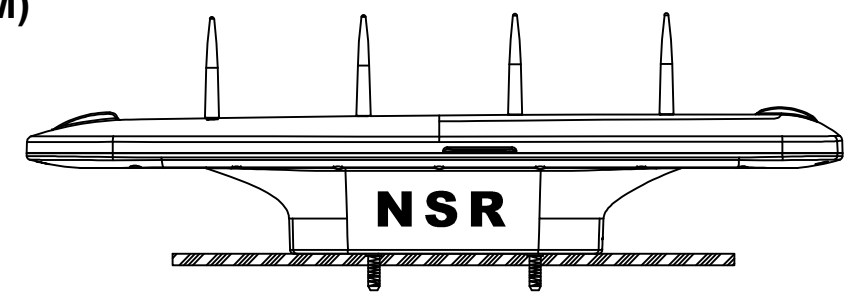

APPLICATION		NGC-3000 ANTENNA MOUNTING DRAWING						
DATE		ITEM		SCALE	UNIT	PROJ. SYSTEM	SIZE	A4
APPROVAL		SCALE	N/S	UNIT	mm	PROJ. SYSTEM	1:1	1:1
CHECKED		NSR		NEW SUNRISE CO., LTD.				
DRAWING		NEW SUNRISE CO., LTD.		NEW SUNRISE CO., LTD.				
TRNG. NO.		NGC3000-ID-009		NEW SUNRISE CO., LTD.