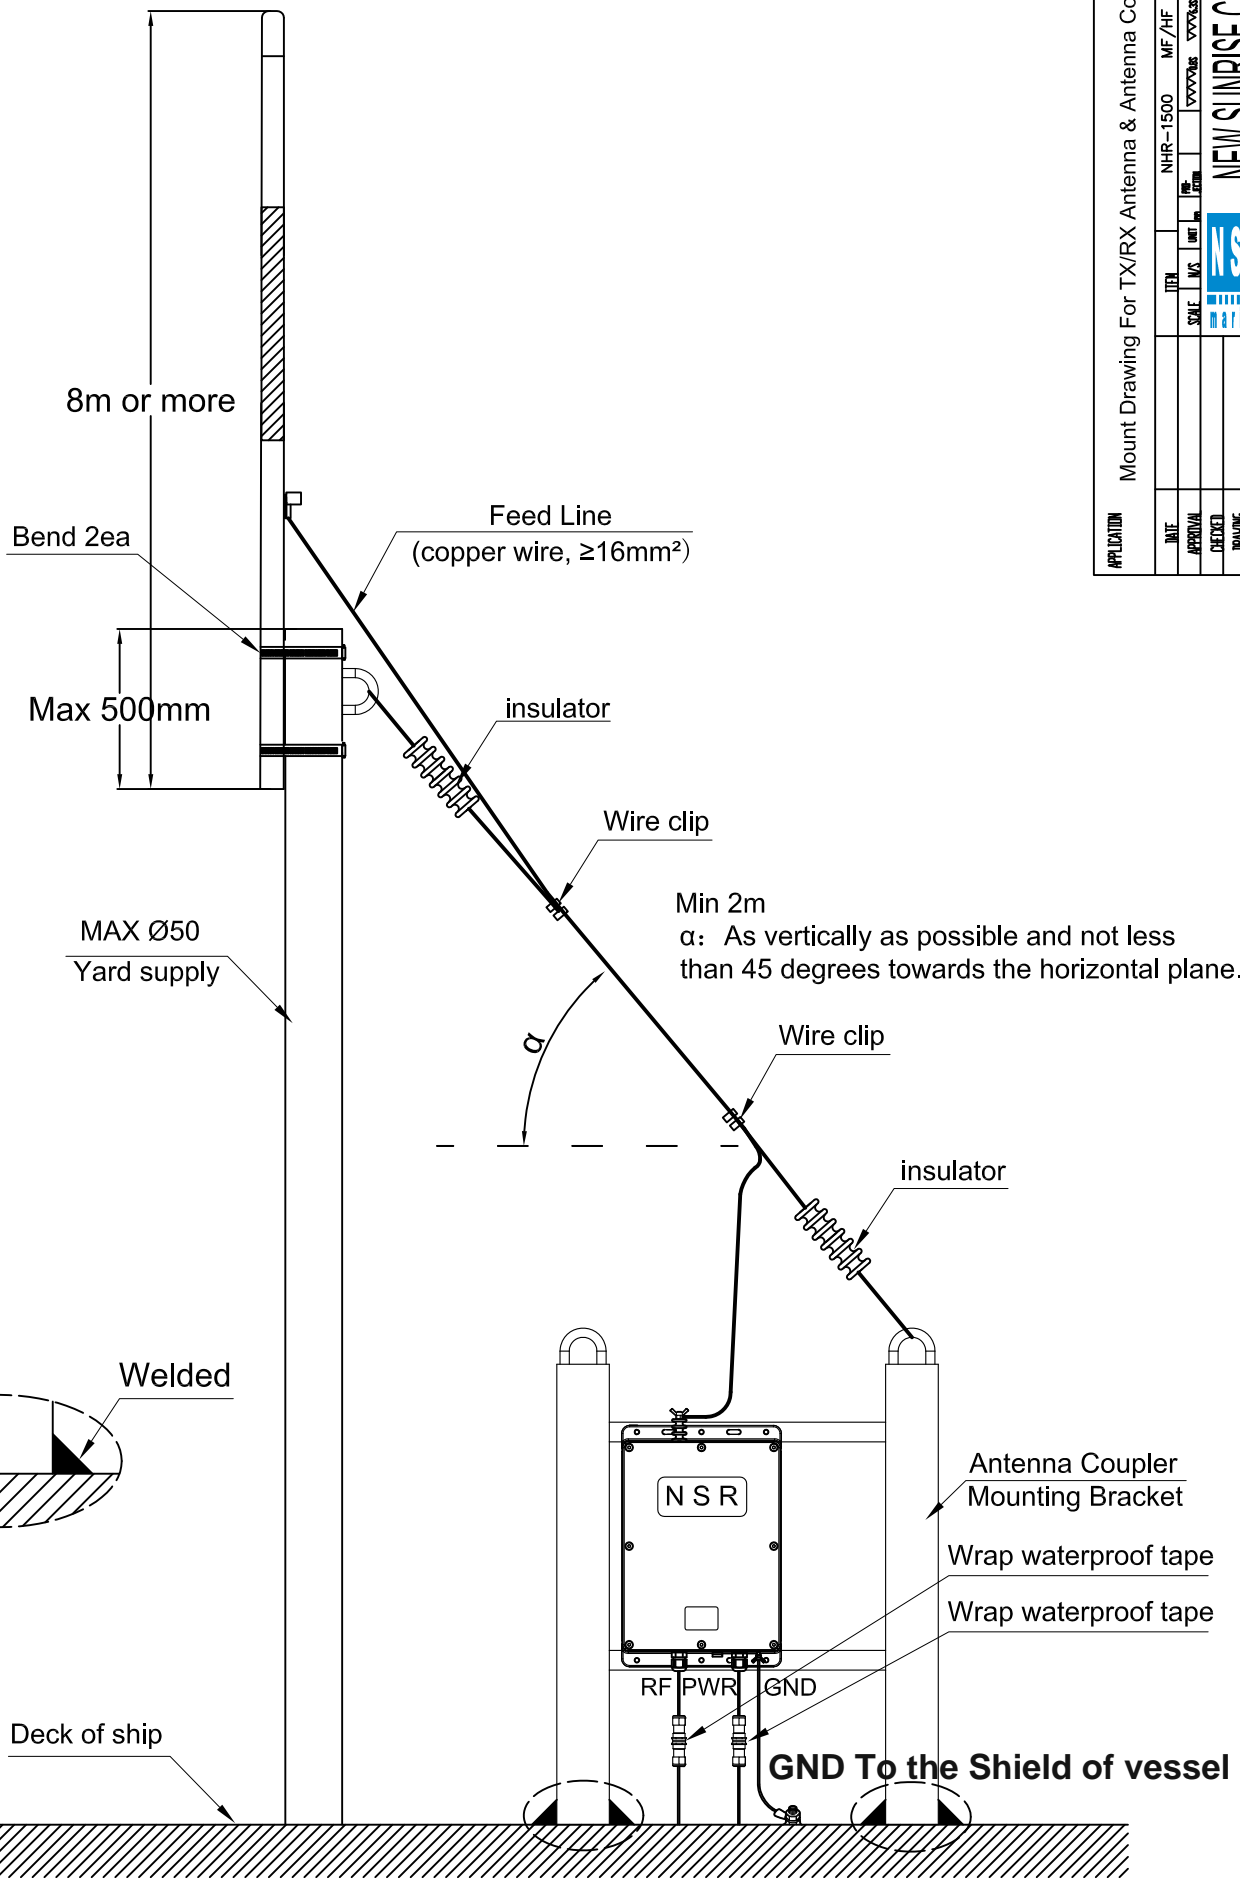

NHA100 ANTENNA

NO.	DATE	REVISION & DESCRIPTION	REVIEWER	CHECKED

APPLICATION: Mount Drawing For TX/RX Antenna & Antenna Coupler									
DATE	ITEM	SCALE	NO.	REV.	FORM	MF/HF	MTF	MTA	MTB
APPROVAL	CHECKED	DRAWING	ENG. NO.	NHR1500-ID-017					
				NEW SUNRISE CO., LTD.					