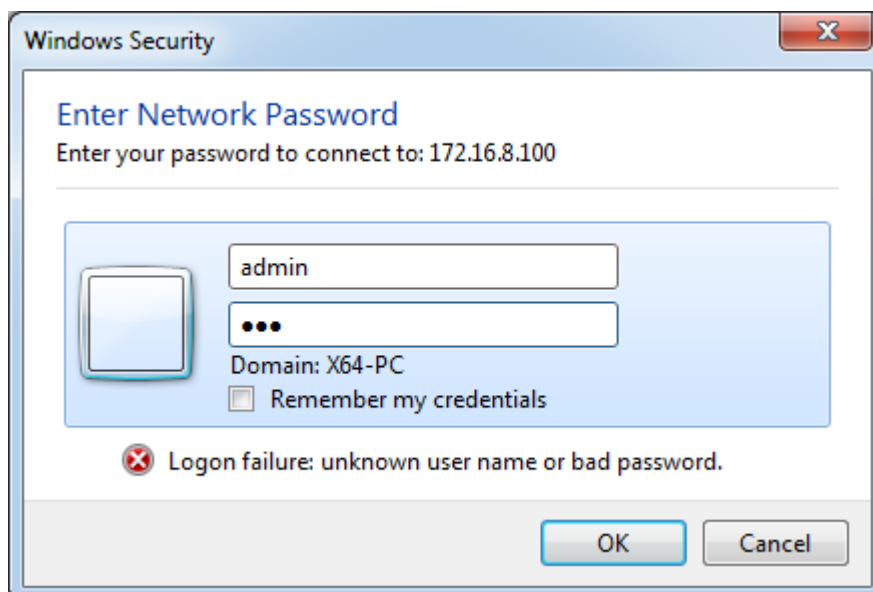

Input the IP address in the explorer(for example: My computer. Not Internet explorer.) as shown below and then you will see a login dialog.

LRU address: [\\172.16.8.100](http://172.16.8.100)

FFC address: [\\172.16.8.110](http://172.16.8.110)

FPC address: [\\172.16.8.120](http://172.16.8.120)

Input the admin and password.

admin	admin
password	123