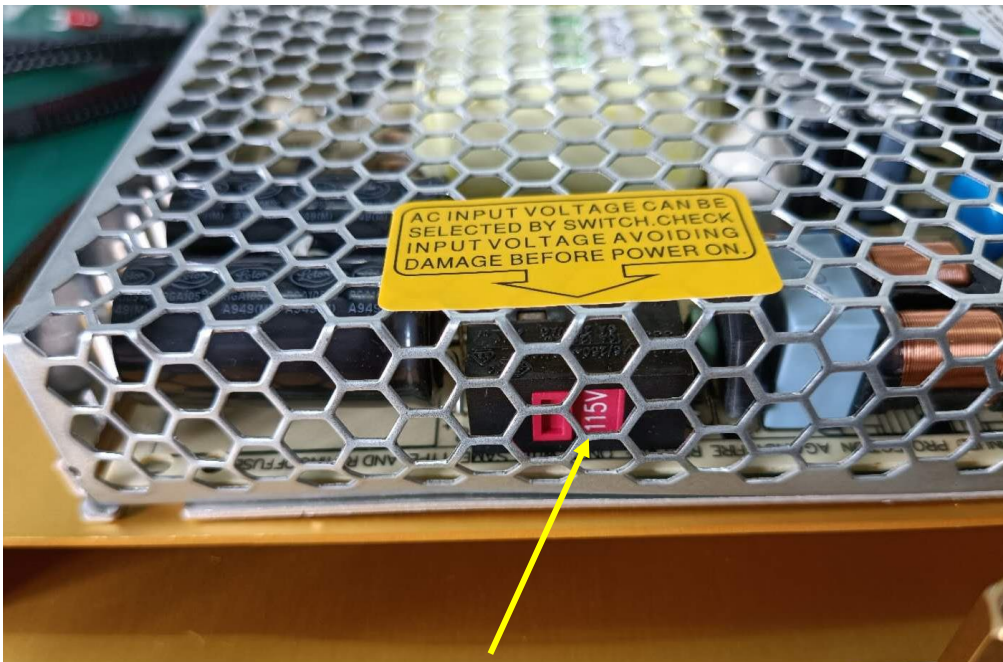

## How to Change AC of 220V and 110V

Move the switch to 230V for AC220V

Move the switch to 115V for AC 110V