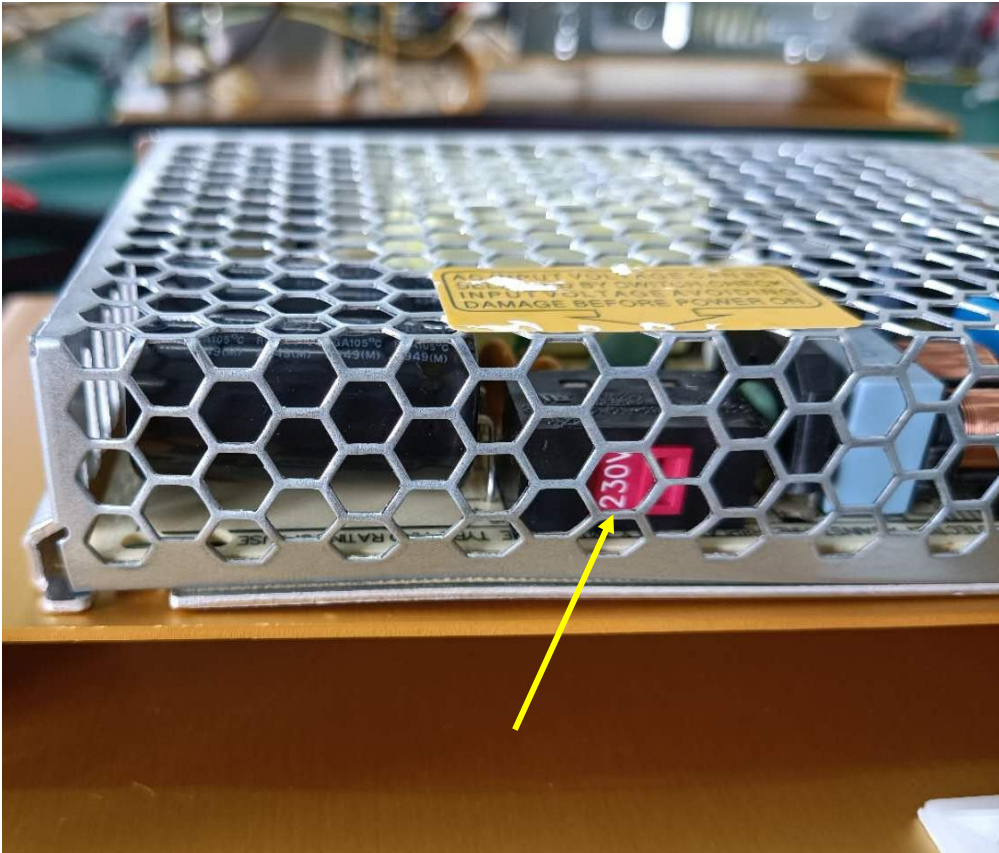

## How to Change AC of 220V and 110V

Move the switch to 230V for AC220V

Move the switch to 115V for AC 110V