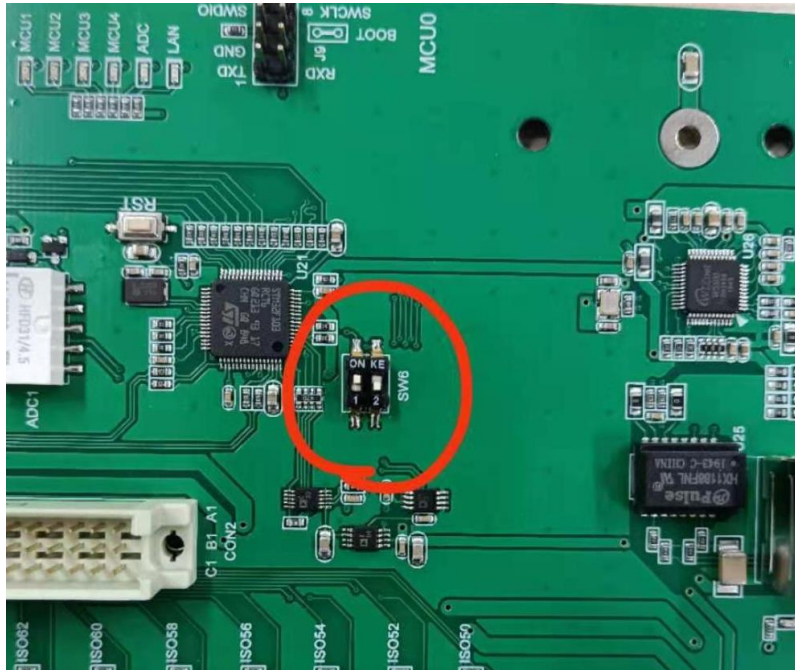

How to Config More than One DEU

Choose the SW6 according to below table

	SW6-1	SW6-2
DEU1	ON	ON
DEU2	ON	OFF
DEU3	OFF	ON
DEU4	OFF	OFF

Maximum 4 DEUs can be configed.