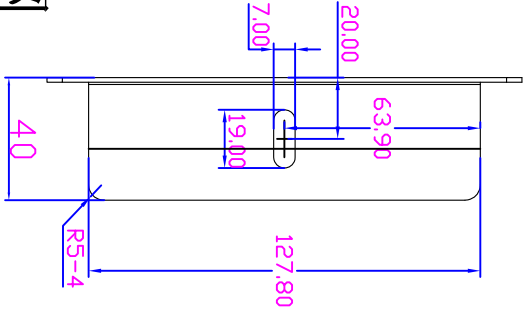

NO.	DATE	REVISION & DESCRIPTION	REVIEWED SIGNATURE	CHECKED
△				

材质: 2mm 不锈钢  
 喷漆: 水灰色  
 数量: 2个

APPLICATION

N561070-NFB700A-7寸彩屏嵌入式安装支架 (GPS等使用)

DATE	ITEM	SCALE	N/S	UNIT	NO.	REVISION	APPROVAL	CHECKED	DRAWING	DWG NO.