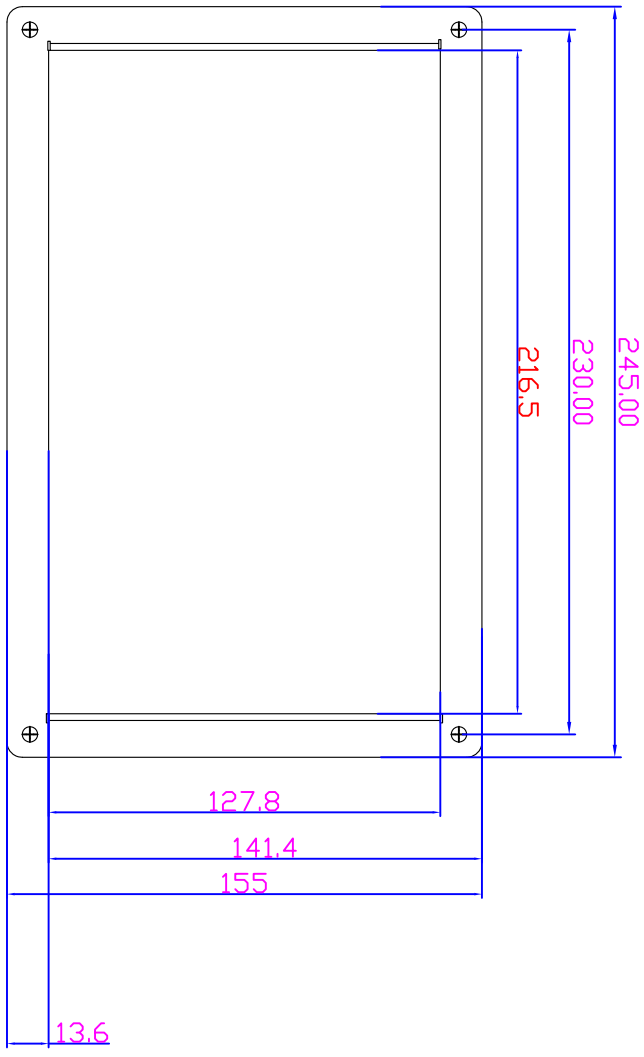

NO.	DATE	REVISION & DESCRIPTION	REVIEWED SIGNATURE	CHECKED
△				

材质: 2mm 不锈钢  
 喷漆: 水灰色  
 数量: 2个

APPLICATION

N561070-NFB700A-7寸彩屏嵌入式安装支架 (GPS等使用)

DATE	ITEM	SCALE	N/S	UNIT	NO.	REVISION	APPROVAL	CHECKED	DRAWING	DWG NO.